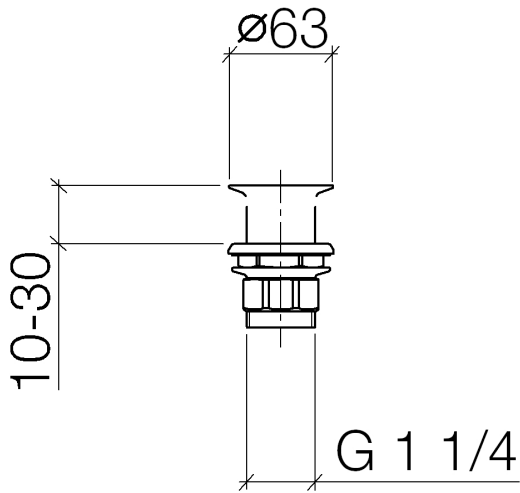

Grated waste 1 1/4" - Brushed Dark Platinum

IMO

10 110 970

Fits: IMO, LULU, MADISON, MEM, TARA,
CL.1, LISSÉ, VAIA, META, CYO

	Brushed Dark Platinum	10 110 970-99
	Chrome	10 110 970-00
	Brushed Platinum	10 110 970-06
	Platinum	10 110 970-08
	Durabrand (23kt Gold)	10 110 970-09
	Dark Chrome	10 110 970-19
	Light Gold	10 110 970-26
	Brushed Light Gold	10 110 970-27
	Brushed Durabrand (23kt Gold)	10 110 970-28
	Matte Black	10 110 970-33
	Brushed Bronze	10 110 970-42
	Brushed Champagne (22kt Gold)	10 110 970-46
	Champagne (22kt Gold)	10 110 970-47
	Brushed Chrome	10 110 970-93

Grated waste 1 1/4" - Brushed Dark Platinum

IMO

10 110 970

Only suitable for sinks without an overflow.

10 110 970

10 110 970

Parts for other finishes can be found here: [Chrome](#)

Spare parts list

No.	Item Number	Name	Quantity used	Delivery time
1	09 11 01 025-99	cup	1	30
2	09 14 05 039 90	seal	1	2
3	09 14 03 025 90	seal	1	2
4	09 23 10 017 90	nut	1	2
5	09 23 10 020-99	nut	1	30