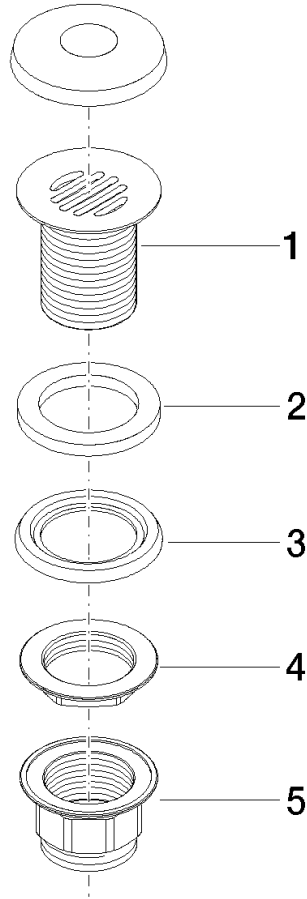

Grated waste 1 1/4" - Brushed Dark Platinum

IMO

10 110 970

Fits: IMO, LULU, MADISON, MEM, TARA,
CL.1, LISSÉ, VAIA, META, CYO

	Brushed Dark Platinum	10 110 970-99
	Chrome	10 110 970-00
	Brushed Platinum	10 110 970-06
	Platinum	10 110 970-08
	Durabrand (23kt Gold)	10 110 970-09
	Dark Chrome	10 110 970-19
	Light Gold	10 110 970-26
	Brushed Light Gold	10 110 970-27
	Brushed Durabrand (23kt Gold)	10 110 970-28
	Matte Black	10 110 970-33
	Brushed Bronze	10 110 970-42
	Brushed Champagne (22kt Gold)	10 110 970-46
	Champagne (22kt Gold)	10 110 970-47
	Brushed Chrome	10 110 970-93

Grated waste 1 1/4" - Brushed Dark Platinum

IMO

10 110 970

Only suitable for sinks without an overflow.

10 110 970

10 110 970

Parts for other finishes can be found here: [Chrome](#)

Spare parts list

No.	Item Number	Name	Quantity used	Delivery time
1	09 11 01 025-99	cup	1	30
2	09 14 05 039 90	seal	1	2
3	09 14 03 025 90	seal	1	2
4	09 23 10 017 90	nut	1	2
5	09 23 10 020-99	nut	1	30